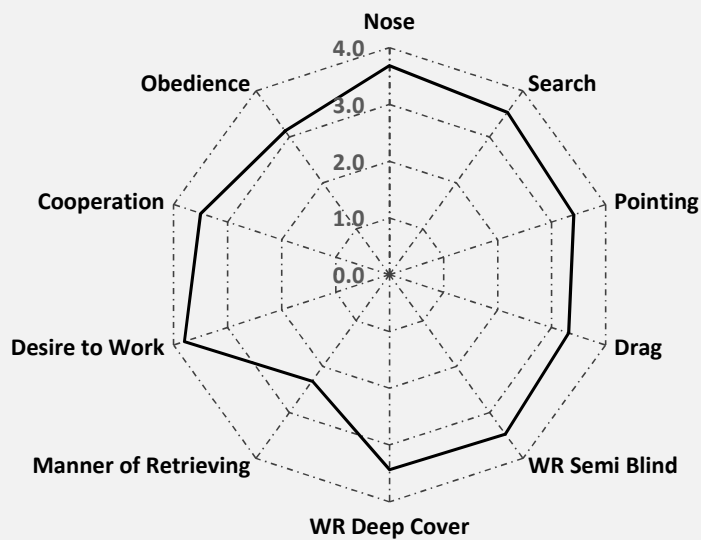

Test Averages Novice Hunting Test - 2018

N S P D Ws Wc R D C O = Categories
 3.4 3.4 3 3.2 2.8 3 2.2 3.6 3.1 2.9 = Values

Test Averages Novice Hunting Test - From Inception

N S P D Ws Wc R D C O = Categories
 3.7 3.5 3.4 3.3 3.5 3.4 2.3 3.8 3.5 3.1 = Values