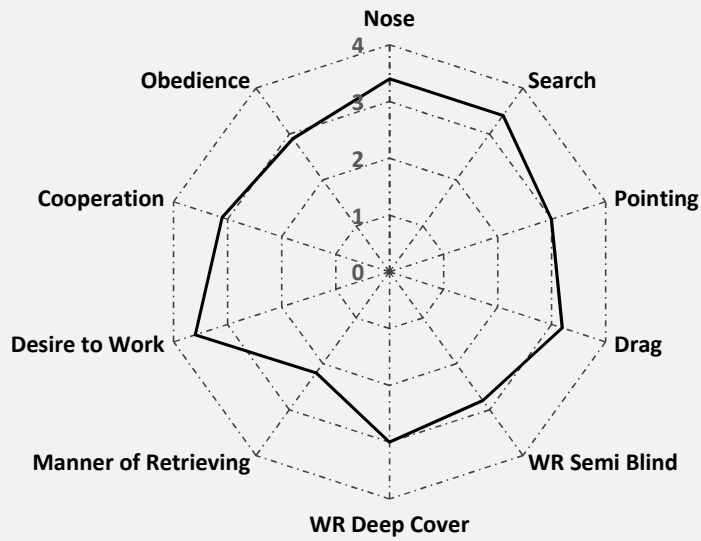

Test Averages Novice Hunting Test - 2018

N S P D Ws Wc R D C O = Categories
 3.4 3.4 3 3.2 2.8 3 2.2 3.6 3.1 2.9 = Values

Test Averages Novice Hunting Test - From Inception

N S P D Ws Wc R D C O = Categories
 3.7 3.5 3.4 3.3 3.5 3.4 2.3 3.8 3.5 3.1 = Values